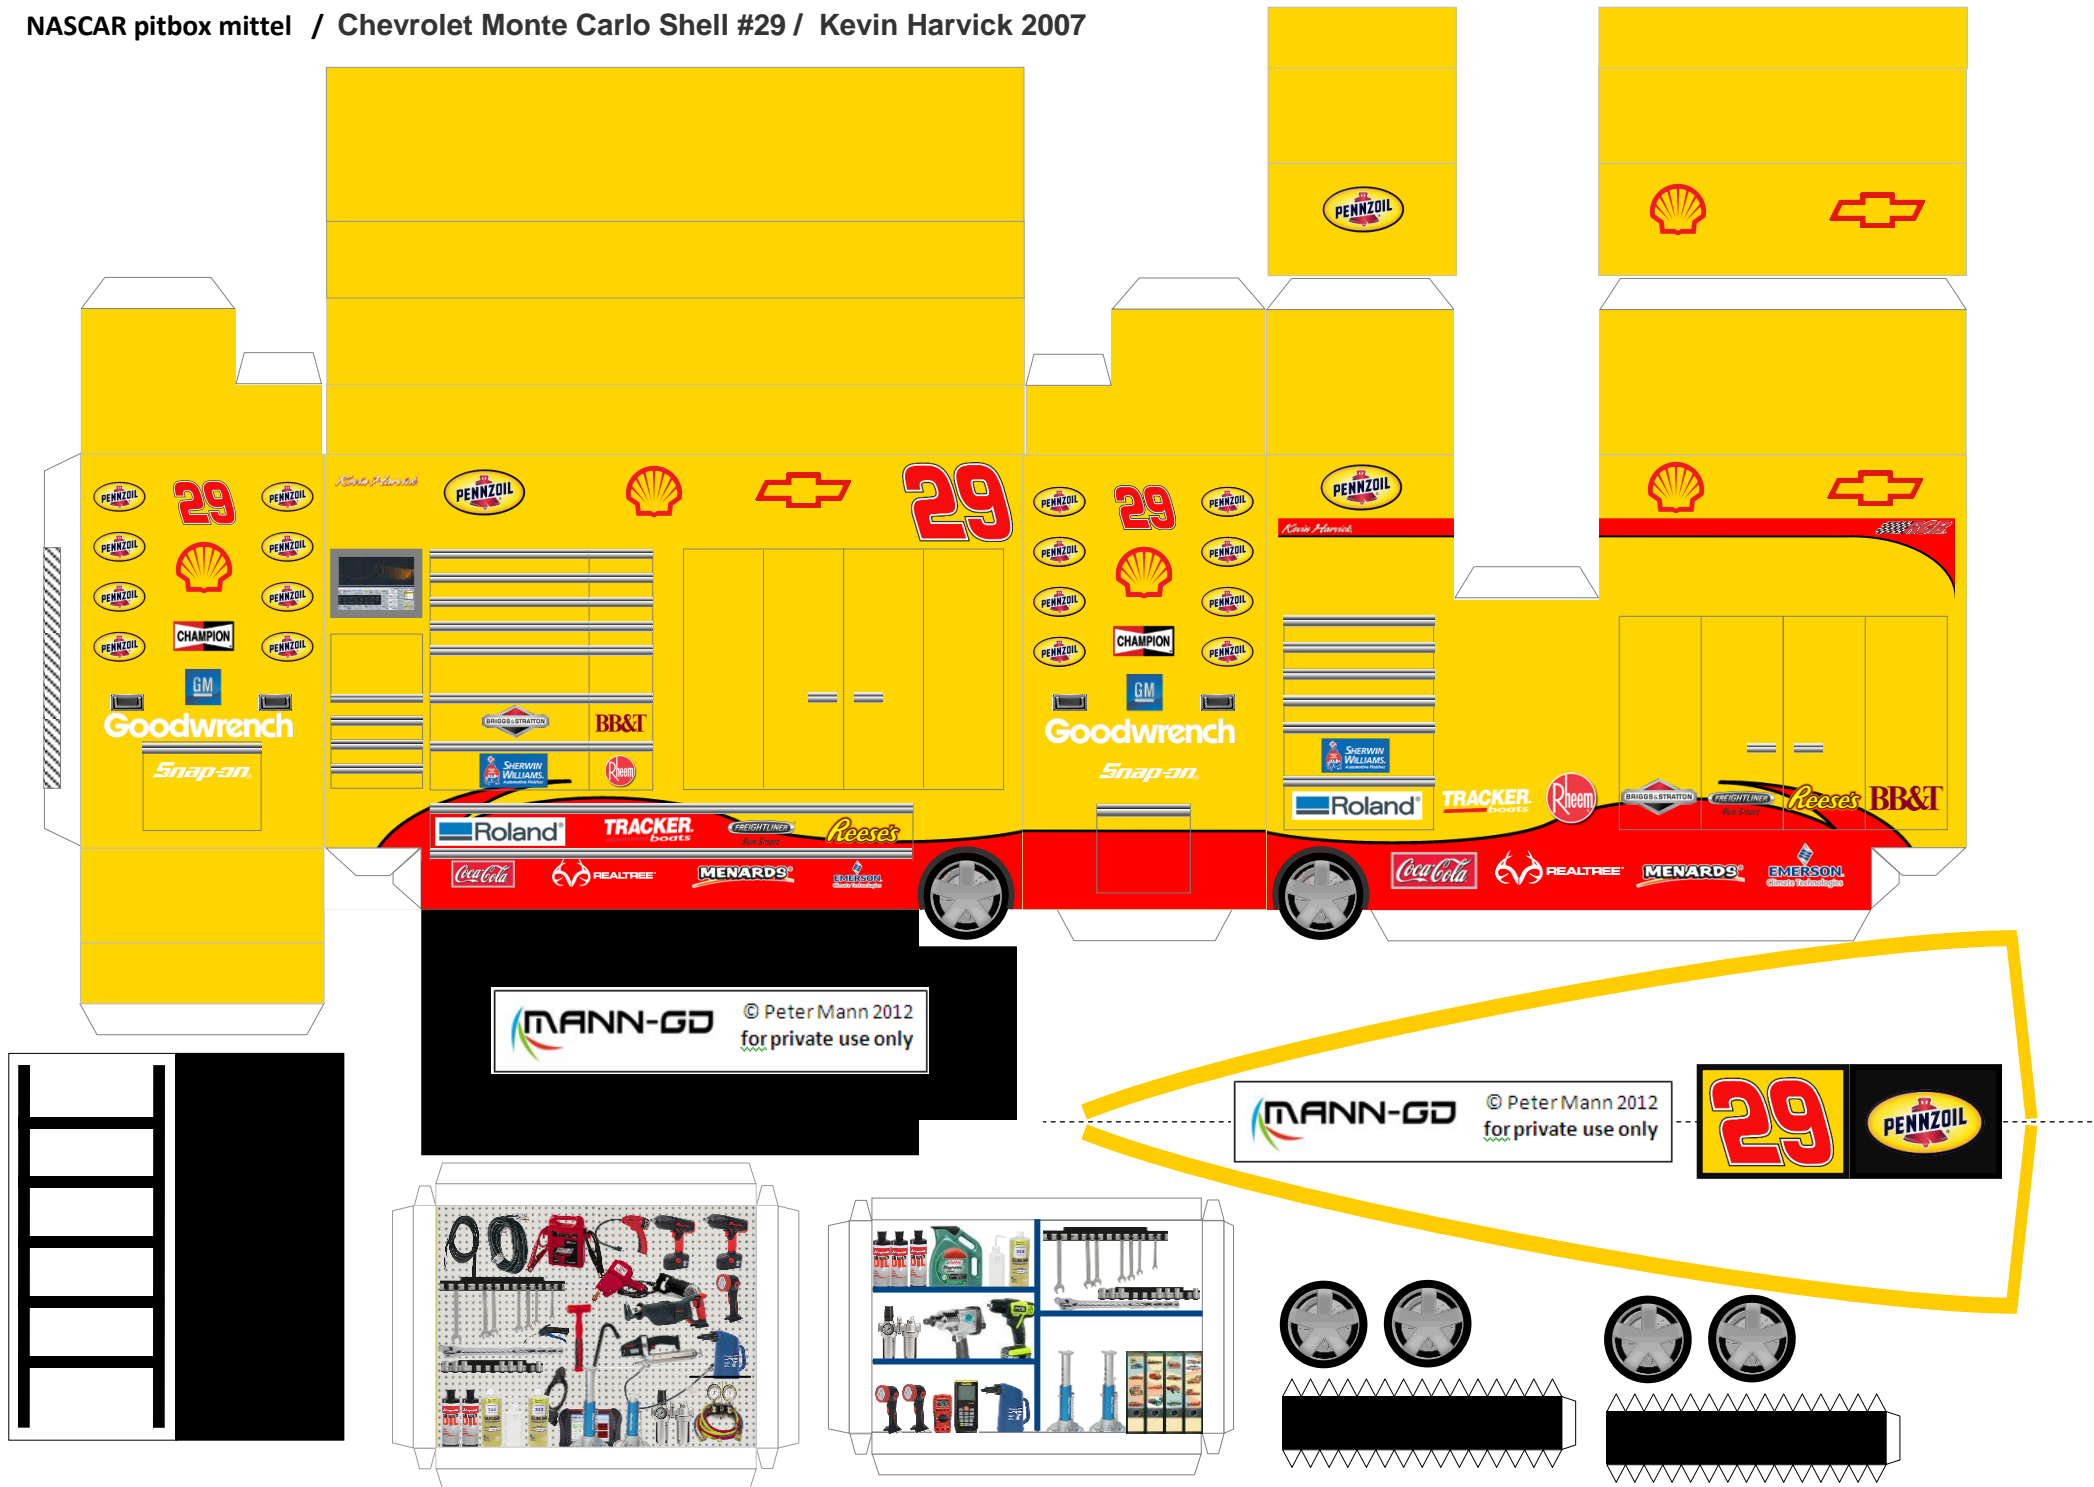

NASCAR pitbox mittel / Chevrolet Monte Carlo Shell #29 / Kevin Harvick 2007

MANN-GD © Peter Mann 2012
for private use only