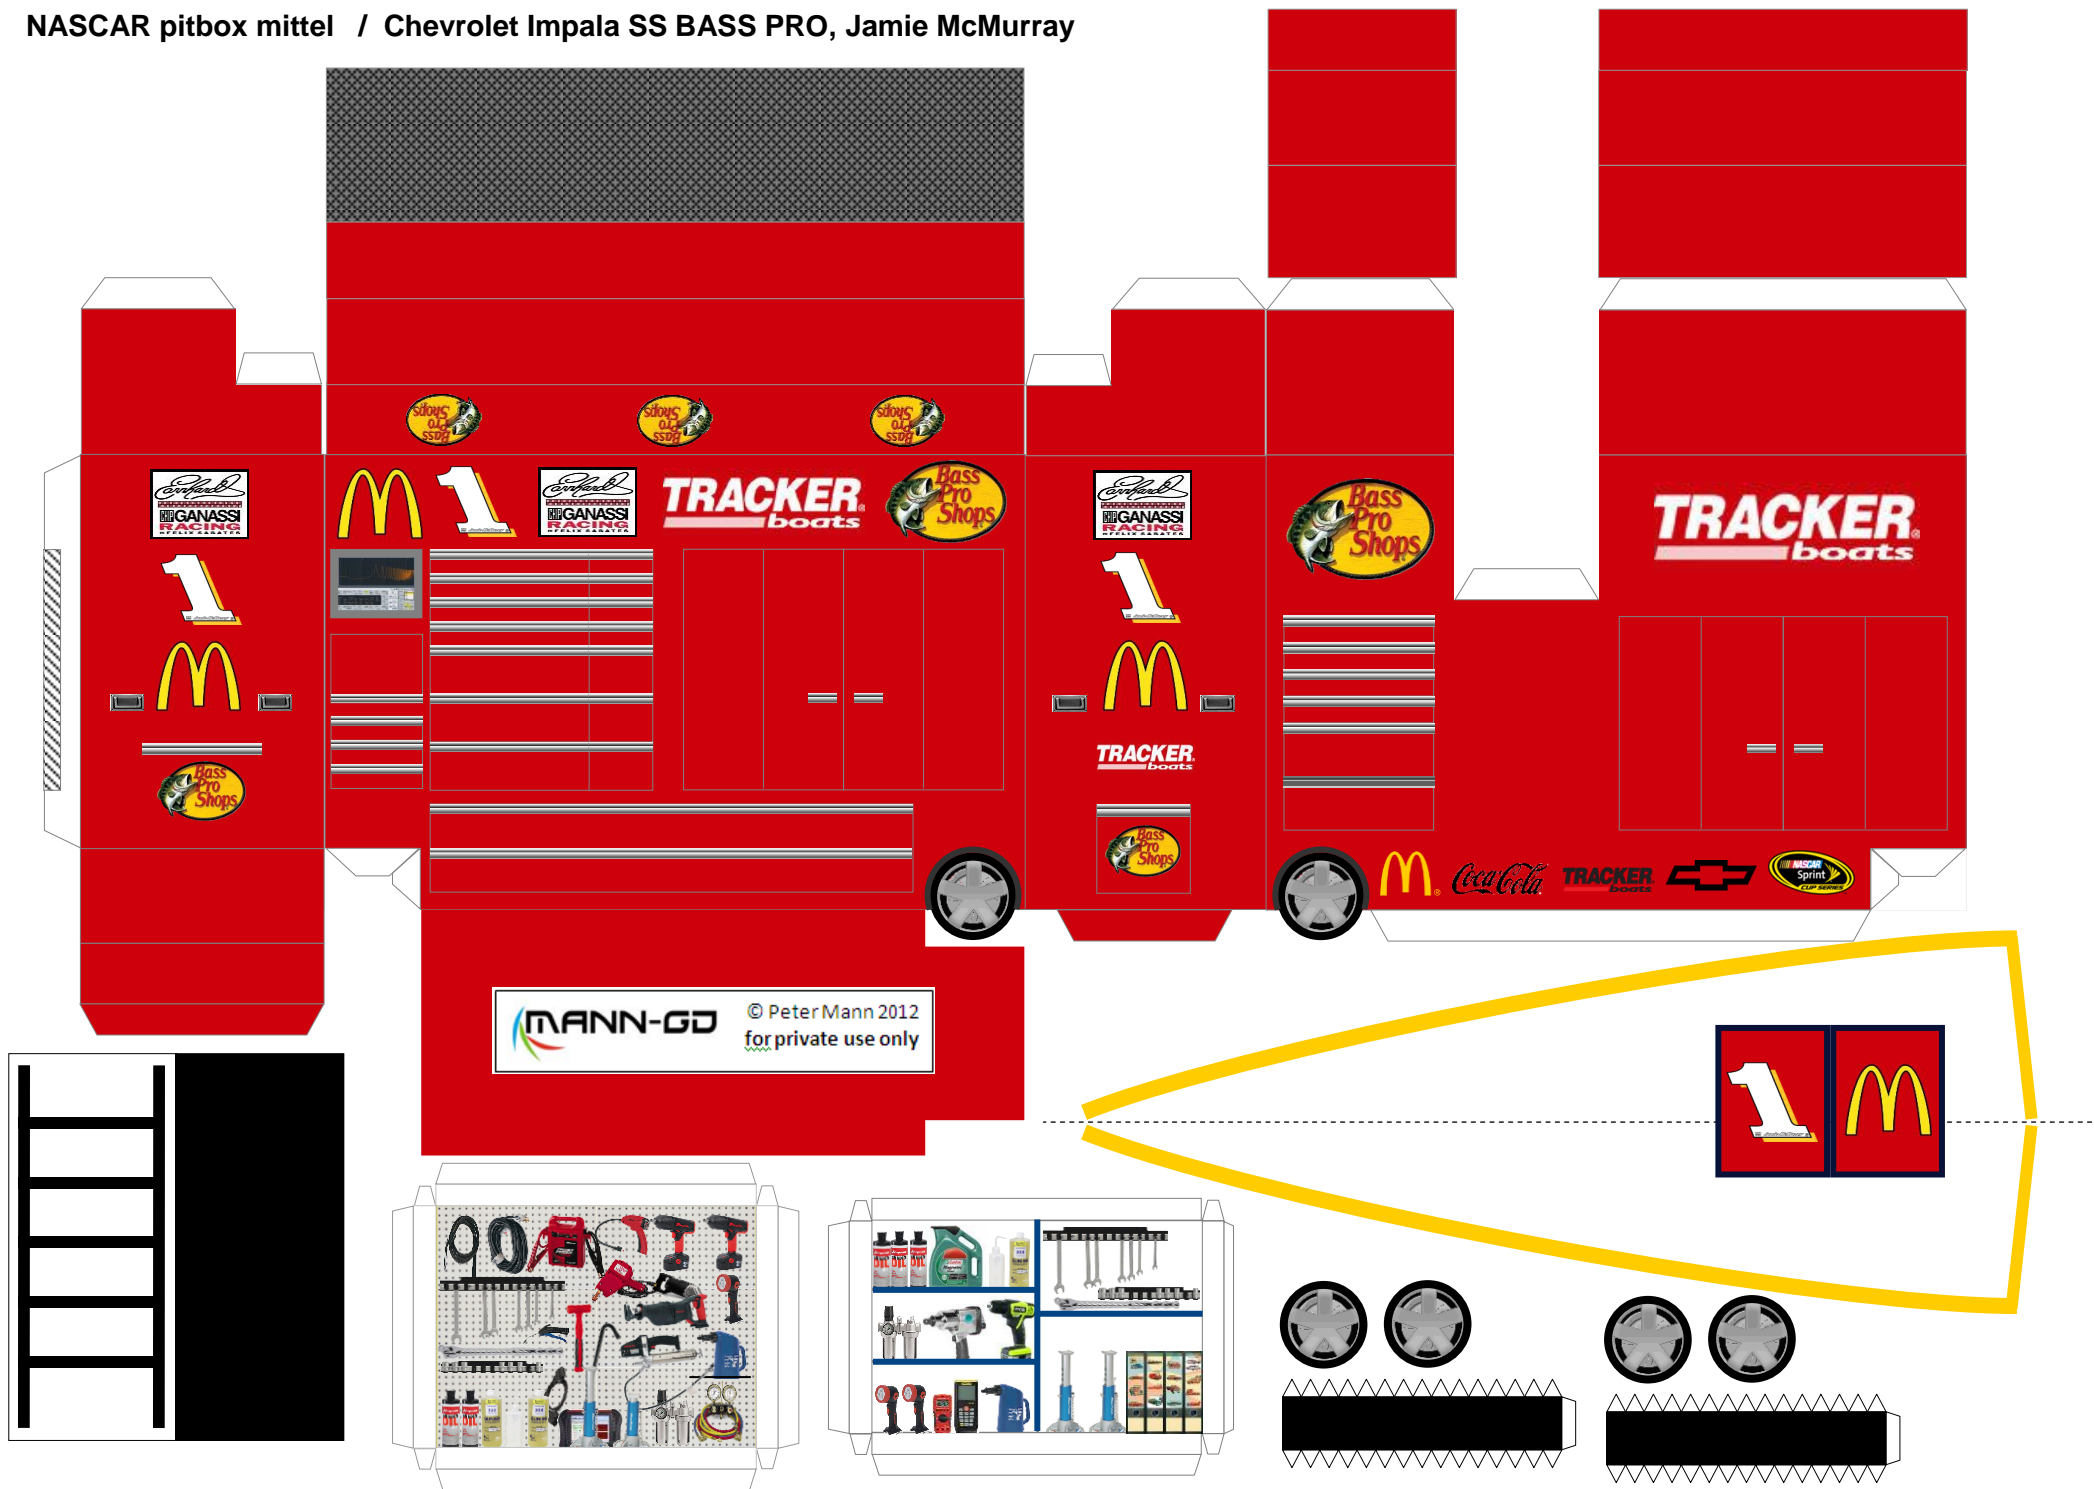

NASCAR pitbox mittel / Chevrolet Impala SS BASS PRO, Jamie McMurray

MANN-GD © Peter Mann 2012
for private use only